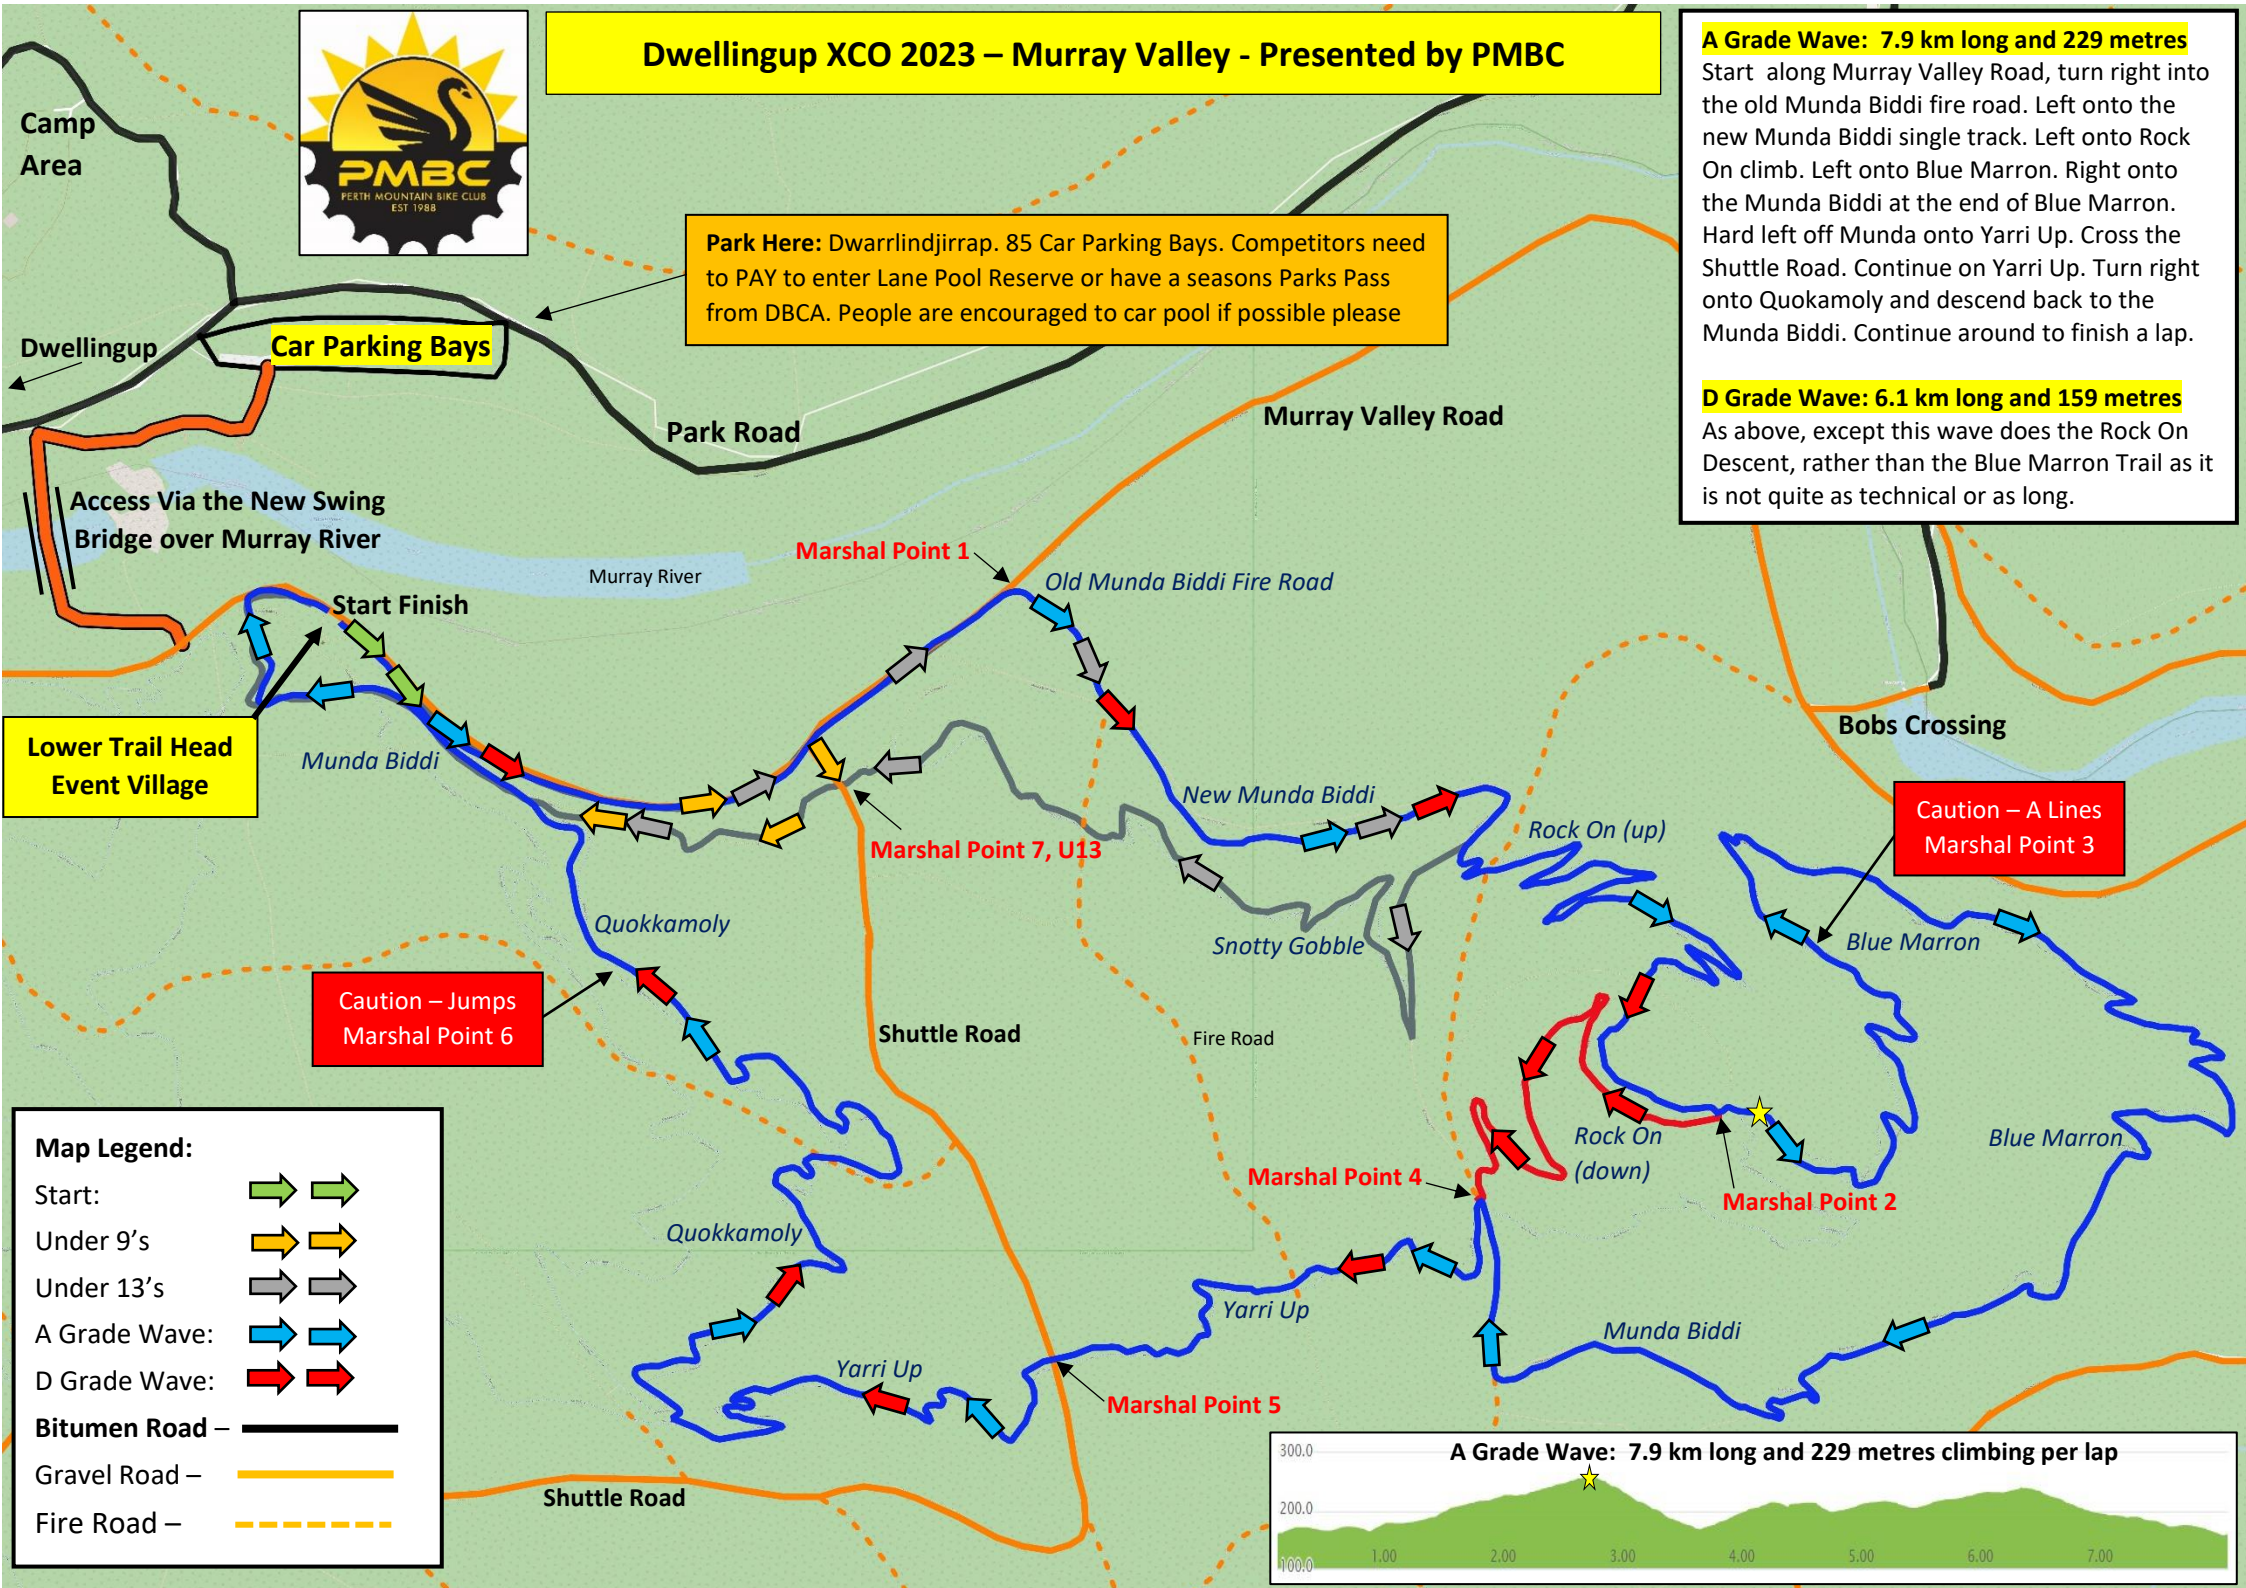

Dwellingup XCO 2023 – Murray Valley - Presented by PMBC

A Grade Wave: 7.9 km long and 229 metres
 Start along Murray Valley Road, turn right into the old Munda Biddi fire road. Left onto the new Munda Biddi single track. Left onto Rock On climb. Left onto Blue Marron. Right onto the Munda Biddi at the end of Blue Marron. Hard left off Munda onto Yarri Up. Cross the Shuttle Road. Continue on Yarri Up. Turn right onto Quokkamoly and descend back to the Munda Biddi. Continue around to finish a lap.

D Grade Wave: 6.1 km long and 159 metres
 As above, except this wave does the Rock On Descent, rather than the Blue Marron Trail as it is not quite as technical or as long.

Park Here: Dwarrlindjirrap. 85 Car Parking Bays. Competitors need to PAY to enter Lane Pool Reserve or have a seasons Parks Pass from DBCA. People are encouraged to car pool if possible please

Caution – Jumps
 Marshal Point 6

Caution – A Lines
 Marshal Point 3

Map Legend:

- Start:
- Under 9's:
- Under 13's:
- A Grade Wave:
- D Grade Wave:
- Bitumen Road:
- Gravel Road:
- Fire Road: